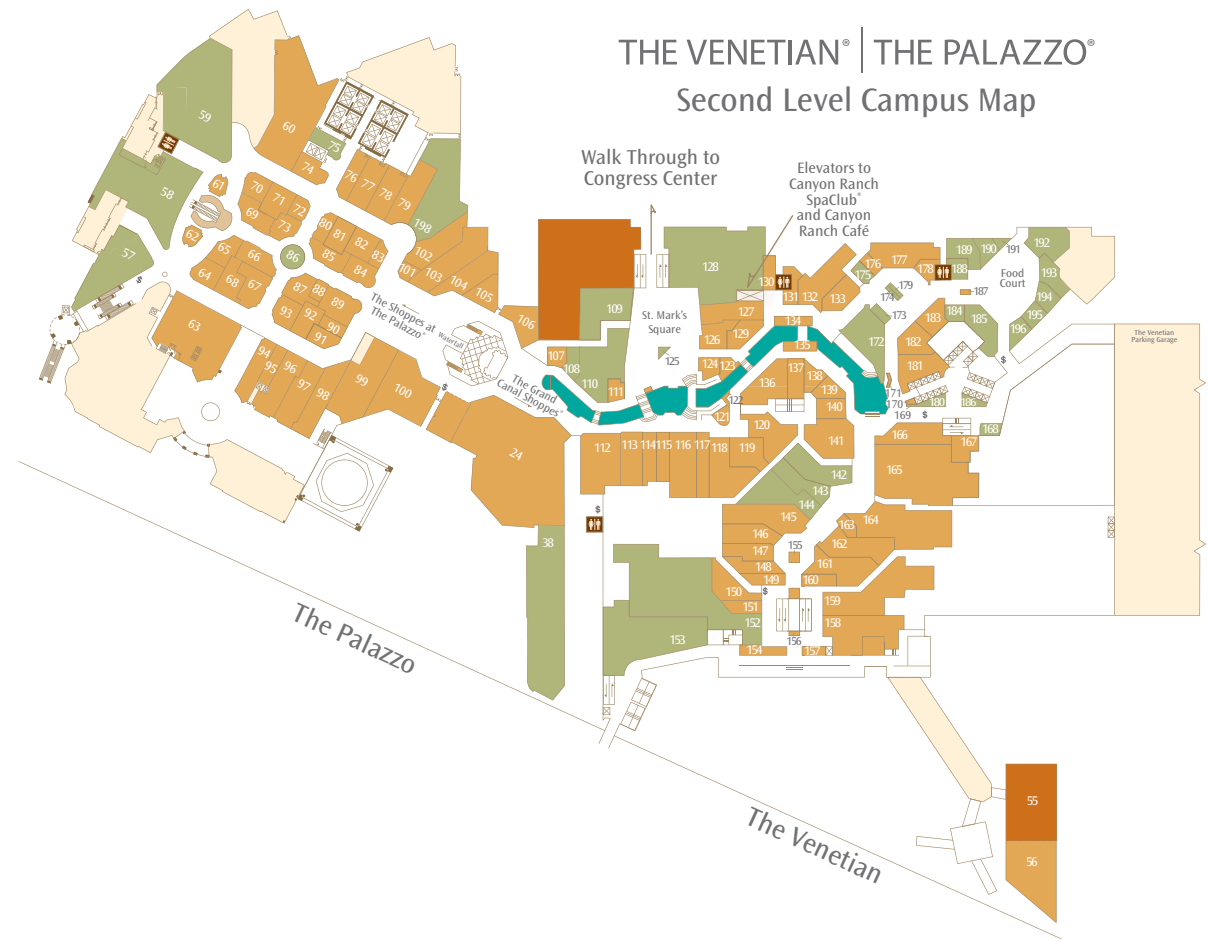

THE VENETIAN® | THE PALAZZO® Casino Level Campus Map

THE VENETIAN® | THE PALAZZO® Second Level Campus Map

Casino Level and Lower Level

RESTAURANTS & LOUNGES

AquaKnox	29
B&B Ristorante	25
Bouchon Bakery/Bouchon*	43/197*
Carnevino	5
Cocolini	46
The Coffee Bean & Tea Leaf	14
CUT	18
Dal Toro Ristorante	2
Delmonico Steakhouse	28
Espressamente illy	19
Grand Lux Cafe	7/40
Lagasse's Stadium®	1
La Scena Lounge	200
LAVO Italian Restaurant & Nightclub	12
Morels French Steakhouse & Bistro	4
Noodle Asia	37
Oculus Lounge	39
Pinot Brasserie	31
Pizzeria de Enzo	50
Public House	30
Rialto Deli	48
San Gennaro Grill	49
Santa Lucia Cafe	47
The Grill at Valentino	32
V Bar	33
Valentino	32
Zine Noodles Dim Sum	21

ENTERTAINMENT

Box Office	26/44
Madame Tussauds	55

Second Level

RESTAURANTS & LOUNGES

Bella Panini	191
Café Presse	201/75
Canaletto	110
Chicken Now	196
Cocolini	125
The Coffee Bean & Tea Leaf	173/168
Double Helix Wine & Whiskey Bar	86
FIRST Food & Bar	38
Godiva	108
Godiva	108
i♥burgers	198
Johnny Rockets	192
L.A. Italian Kitchen	193
Lime Ice	184
Nathan's Famous	189
New York Pretzel	179
OTTO Enoteca Pizzeria	109
Panda Express	194
Postrio Bar & Grill	128
Shake 'n Burger	195
Sin City Brewing Co.	186
SUSHISAMBA	59
Table 10	58
TAO Asian Bistro & Nightclub	152
Taqueria Cañonita	172
Tintoretto Bakery	143
Towers Deli	185
Trattoria Reggiano	175
Very Venice Bar	174
Wasabi Jane	190
YoFresco	180
Zeffirino	142

ENTERTAINMENT

Madame Tussauds	55
ATM Locations	\$

* To access Bouchon restaurant, take the guest elevators to level 10 and follow the directional signage.