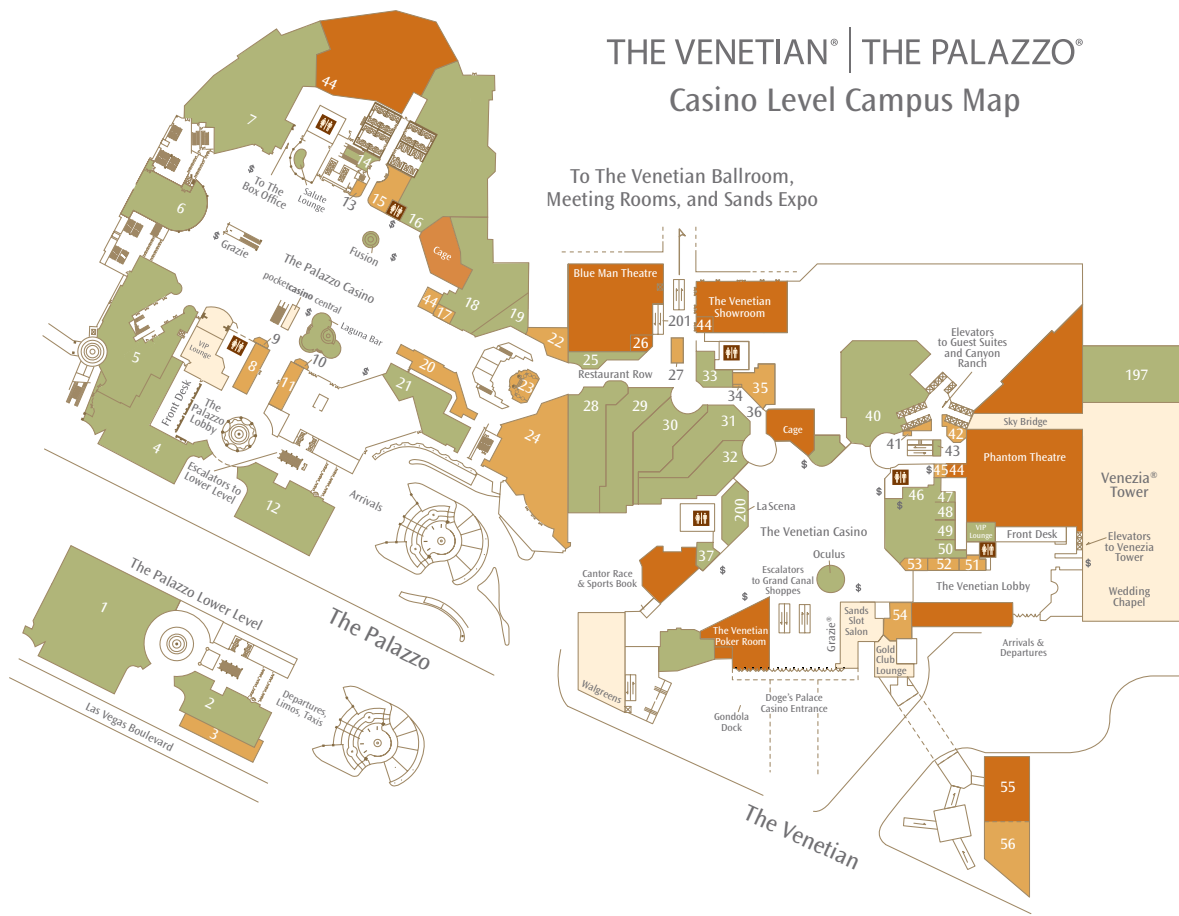

THE VENETIAN® | THE PALAZZO® Casino Level Campus Map

THE VENETIAN® | THE PALAZZO® Second Level Campus Map

Casino Level and Lower Level

RESTAURANTS & LOUNGES

AquaKnox	29
B&B Ristorante	25
Bouchon Bakery/Bouchon*	43/197*
Carnevino	5
Cocolini	46
The Coffee Bean & Tea Leaf	14
CUT	18
Dal Toro Ristorante	2
Delmonico Steakhouse	28
Espressamente illy	19
Grand Lux Cafe	7/40
Lagasse's Stadium®	1
La Scena Lounge	200
LAVO Italian Restaurant & Nightclub	12
Morels French Steakhouse & Bistro	4
Noodle Asia	37
Oculus Lounge	39
Pinot Brasserie	31
Pizzeria de Enzo	50
Public House	30
Rialto Deli	48
San Gennaro Grill	49
Santa Lucia Cafe	47
The Grill at Valentino	32
V Bar	33
Valentino	32
Zine Noodles Dim Sum	21

ENTERTAINMENT

Box Office	26/44
Madame Tussauds	55

Second Level

RESTAURANTS & LOUNGES

Bella Panini	191
Café Presse	201/75
Canaletto	110
Chicken Now	196
Cocolini	125
The Coffee Bean & Tea Leaf	173/168
Double Helix Wine & Whiskey Bar	86
FIRST Food & Bar	38
Godiva	108
Godiva	108
i♥burgers	198
Johnny Rockets	192
L.A. Italian Kitchen	193
Lime Ice	184
Nathan's Famous	189
New York Pretzel	179
OTTO Enoteca Pizzeria	109
Panda Express	194
Postrio Bar & Grill	128
Shake 'n Burger	195
Sin City Brewing Co.	186
SUSHISAMBA	59
Table 10	58
TAO Asian Bistro & Nightclub	152
Taqueria Cañonita	172
Tintoretto Bakery	143
Towers Deli	185
Trattoria Reggiano	175
Very Venice Bar	174
Wasabi Jane	190
YoFresco	180
Zeffirino	142

ENTERTAINMENT

Madame Tussauds	55
ATM Locations	\$

* To access Bouchon restaurant, take the guest elevators to level 10 and follow the directional signage.