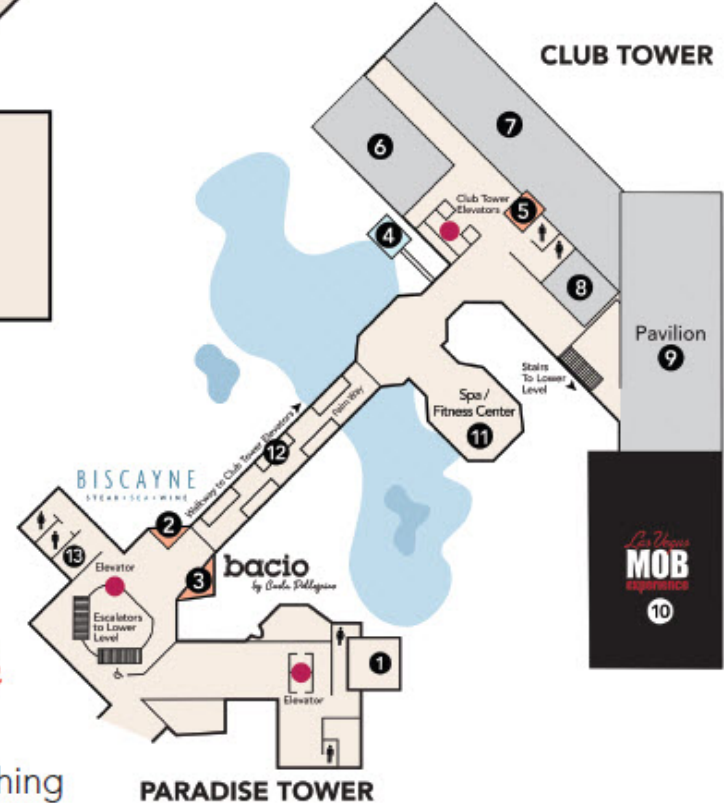

LOWER LEVEL

UPPER LEVEL

- 1 Comedy Club
- 2 Biscayne Steak, Sea & Wine
- 3 Bacio By Carla Pellegrino
- 4 Wedding Chapel
- 5 Club Coffee
- 6 Montecristo
- 7 Cohiba Ballroom
- 8 Partagas
- 9 Pavilion
- 10 Mob Experience
- 11 Spa / Fitness Center
- 12 Palm Way Retail Shops
- 13 Welcome to Las Vegas Gift Shop

LOWER LEVEL

- 1 Bell Desk
- 2 Concierge
- 3 VIP Lounge
- 4 Car Rental
- 5 Trop Players Club
- 6 Poker Room
- 7 Race & Sports
- 8 Sports Bar
- 9 Essentials
- 10 Ambhar Lounge
- 11 Theater Box Office
- 12 High Limit
- 13 Cashier
- 14 Starbucks
- 15 South Beach Marketplace
- 16 Beach Café
- 17 RPM Nightclub

THE NEW **Tropicana** LAS VEGAS

We've Changed Everything

TropLV.com | Find us on Facebook® | Follow us on Twitter™
3801 Las Vegas Blvd. South | 1.800.GO2.TROP

UPPER LEVEL