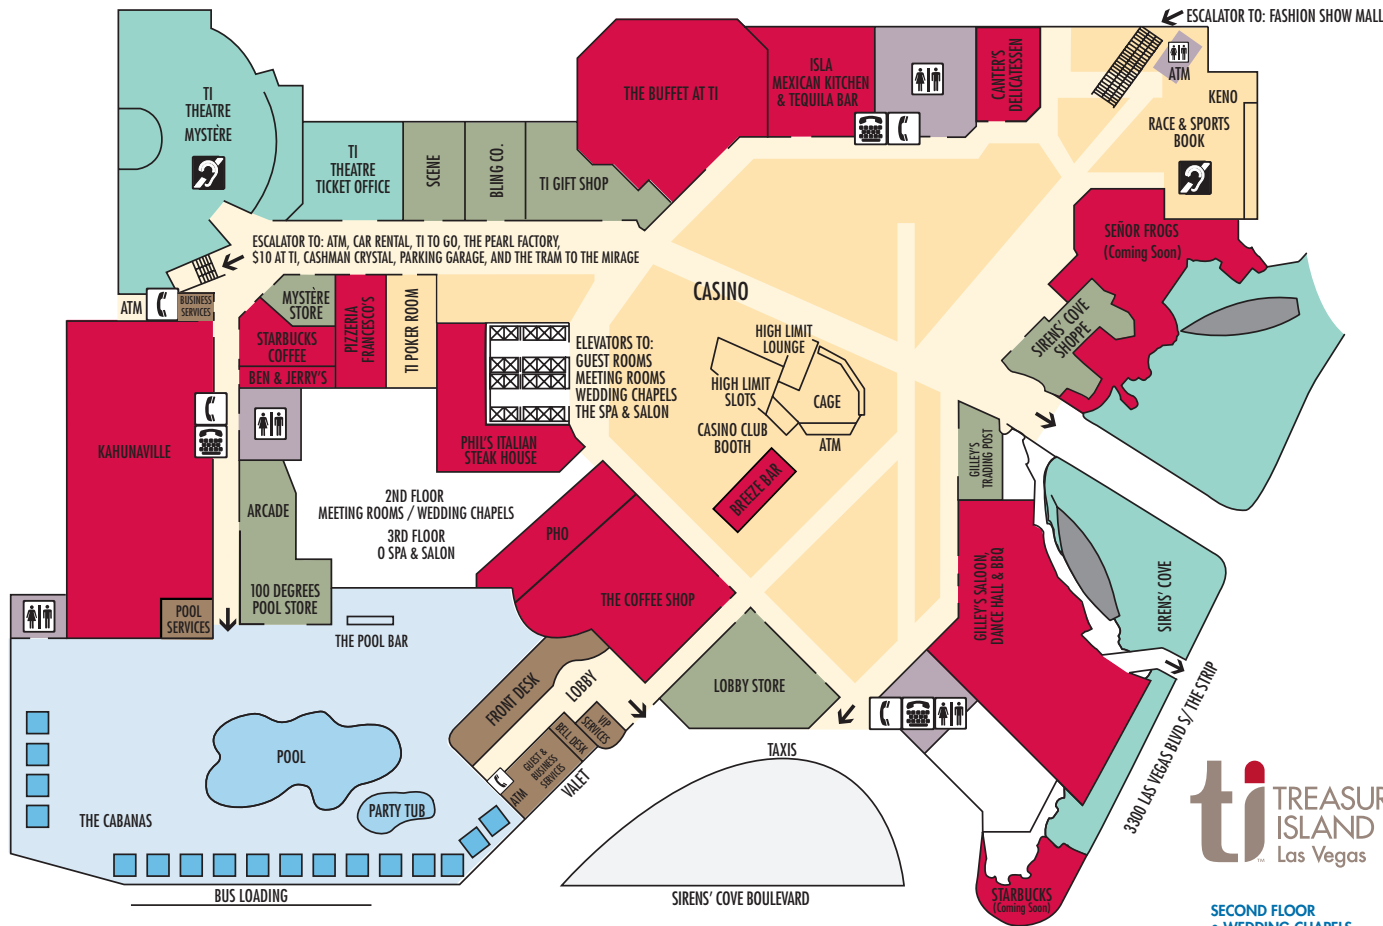

DINING

CASINO LEVEL

- POOL & CABANAS
- RESTAURANTS, LOUNGES AND BARS
- CASINO, RACE & SPORTS
- SIRENS' COVE/TI THEATRE
- FRONT DESK/GUEST SERVICES
- RESTROOMS
- SHOPS & BOUTIQUES

- RESTROOMS
- TELEPHONES
- TDD PHONES
- ACCESS FOR HEARING IMPAIRED

- SECOND FLOOR**
- WEDDING CHAPELS
- BALLROOM & MEETING FACILITIES

- THIRD FLOOR**
- SPA & SALON

- VOLUME CONTROL HANDSETS LOCATED AT ALL TELEPHONE BANKS
- ALL RESTROOMS AND TELEPHONE BANKS ARE WHEELCHAIR ACCESSIBLE

Pizzeria Francesco's serves hand-tossed New York-style pizzas in a casual setting. Enjoy quality gourmet ingredients, salads and delectable desserts.

Pho at TI also offers a wide menu of traditional Vietnamese dishes that will delight the taste buds with delicate and exotic flavors.

Gilley's Saloon, Dance Hall & Bar-B-Que features views of the world-famous Las Vegas Strip. Gilley's BBQ has a live action show kitchen, custom saddle seats at the saloon bar, and service from the world-famous Gilley Girls.