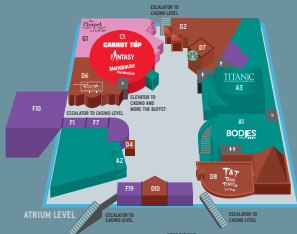

ATTRACTIONS

BODIES... The Exhibition	A1
Attraction & Show Tickets	A2
Titanic: The Artifact Exhibition	A3

CASINO/GAMING

Casino Cashier	B1
High Limit Area	B2
M life Players Club	B3
Poker Room	B4
Race & Sports Book	B5
Craps Pit	B6

ENTERTAINMENT

The Atrium Showroom	C1
Carrot Top	
Fantasy	
Menopause The Musical®	
CRISS ANGEL® Believe™	C2
Theatre & Box Office	

DINING

Backstage Deli	D1
Food Court	D2
Little Caesars Pizza; McDonald's;	
Nathan's Famous; Quiznos Sub Shop;	
Starbucks Coffee; Swensen's Ice Cream	
MORE The Buffet	LOWER LEVEL
O2 Bar	D4
Pyramid Café	D5
Rice & Company	D6
Starbucks (Three Locations)	D7
T&T (Tacos & Tequila)	D8
TENDER® steak & seafood	D9
T&T (Tacos & Tequila) Daiquiri Bar	D10

Criss Angel MINDFREAK	
The Official Store @ Luxor	F15
Relics	F16
24/7	F17
CRISS ANGEL Believe Store	F18
Pearl Factory	F19
Bico Jewelry	F20
Vittorio Handbags	F21
Sugar Frenzy	F22

WEDDING CHAPEL

The Chapel at Luxor	G1
---------------------	----

NIGHTLIFE

Aurora	H1
CatHouse Boutique Nightclub/Dooan's	H2
Evening Call	H3
Fight	H4
High Bar	H5
LAX Nightclub/Saville Row	H6
Liquidity	H7
Playbar	H8

HOTEL SERVICES

Ballroom and Convention Space	I1
Business Center	I2
Grandview Check-In and Tower Registration	I3
Main Valet	I4
VIP Registration and Lounge	I5
Bell Desk	I6
Registration, Guest Services and Concierge	I7