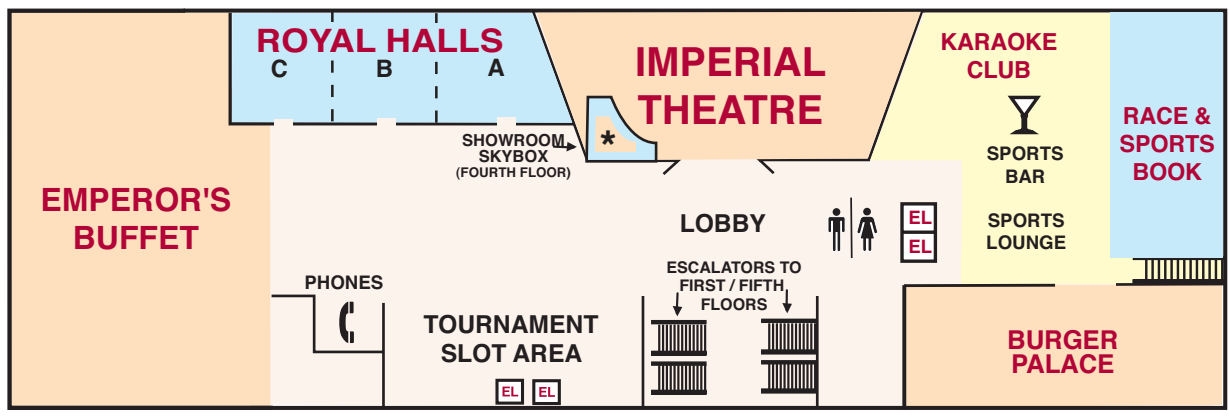

THIRD FLOOR