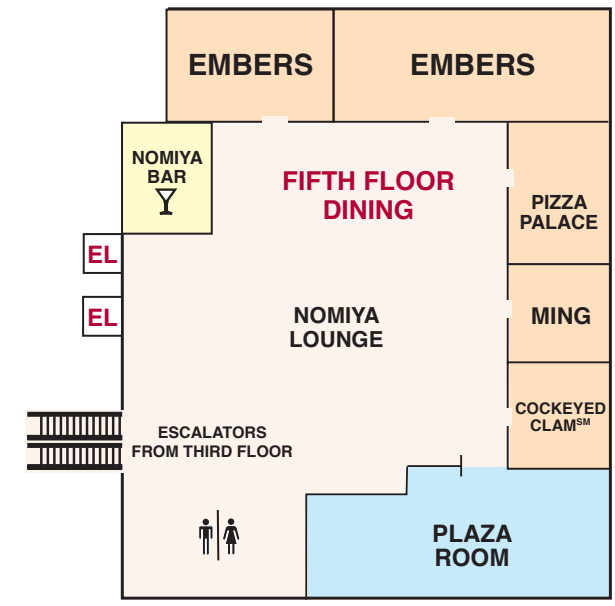

HOTEL ACCESS

- ARCADE
BUS DEPOT
GROUP CHECK-IN
GROUP OFFICE
HOTEL CHECK-IN
LOCKERS
MONORAIL
- SECOND**
TEAHOUSE
(access by Ginza Bar only)
- THIRD**
BURGER PALACE
EMPEROR'S BUFFET
IMPERIAL THEATRE
KARAOKE CLUB
RACE & SPORTS BOOK
ROYAL HALLS
SPORTS LOUNGE AND BAR

- CASINO HOST OFFICE

FIFTH LEVEL

- SELF-PARKING FACILITY
THE AUTO COLLECTIONS®

- THE AUTO COLLECTIONS®
- CASINO / MEETING ROOMS
- GUEST ROOMS
- PARKING
- SHOPS / DINING / AMENITIES
- BARS / LOUNGES

FIRST FLOOR - CASINO LEVEL HOTEL ACCESS

TEAHOUSE
(SECOND FLOOR)

EVENTS PROMOTIONS DESK

MAI-TAI LOUNGE

BOX OFFICE / TOUR DESK

CAR RENTAL

ELEVATOR TO TEAHOUSE AND FOURTH FLOOR

SLOTS

KENO

THIRD FLOOR

FOURTH FLOOR

SECOND FLOOR

**FIFTH FLOOR
PAGODA TOWER**

**SIXTH FLOOR
PAGODA TOWER**

**EIGHTH FLOOR
PAGODA TOWER**

DRAWINGS NOT TO SCALE

LL - LOWER LEVEL
PH - PENTHOUSE