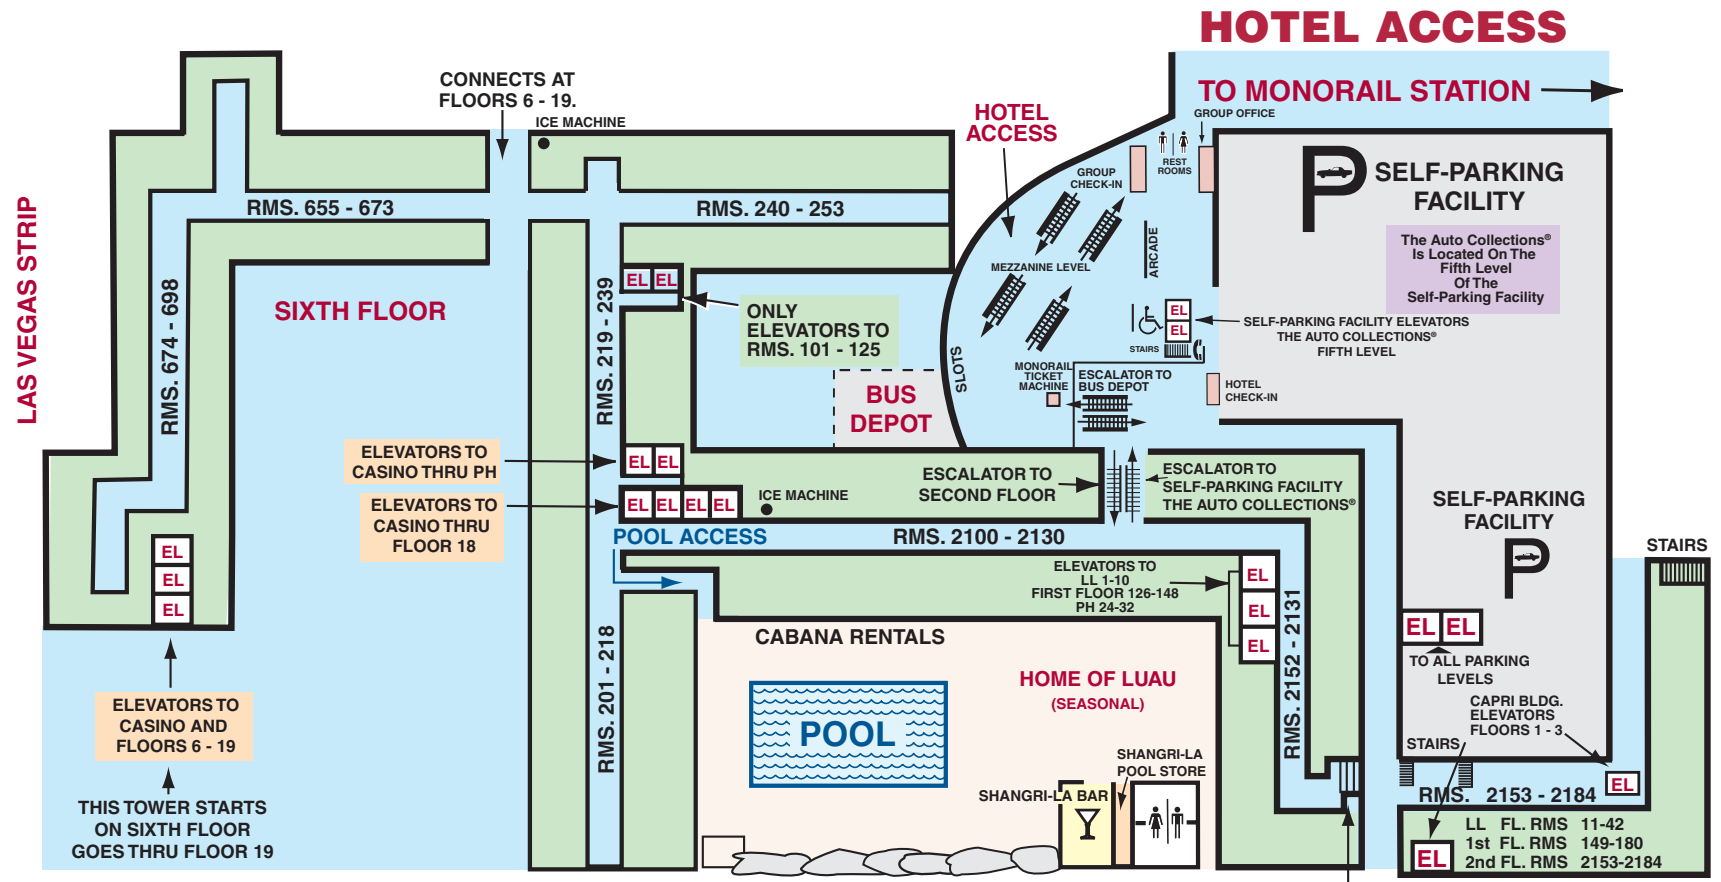

SECOND FLOOR